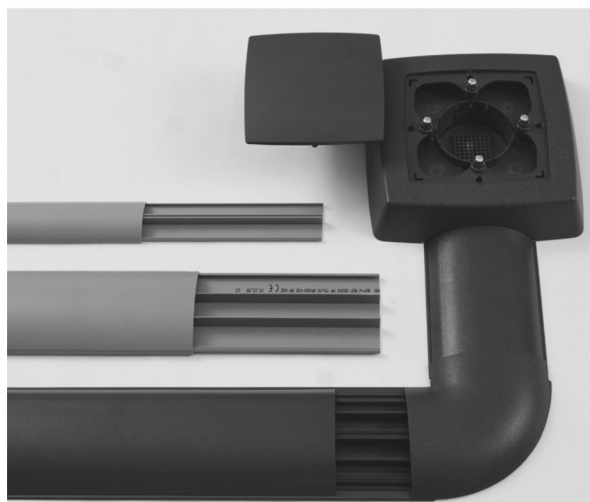

1 CABLE TRUNKING/DUCTING

Floor Trunking

	2 COMPARTMENT 2m  (030092)	3 COMPARTMENT 2m  (030093)	4 COMPARTMENT 2m  ①: maxi Ø 14,5 mm ②: maxi Ø 9 mm (032800)
COLOUR	GREY	GREY	BLACK
STRAIGHT C/W COVER	352.00	588.00	680.00
FLAT ANGLE	-	-	503.00
COVER JOINT	-	-	193.00
END CAP	-	-	130.00
4 WAY JUNCTION BOX	-	-	1 719.00

Corner Trunking

AVAILABLE IN WHITE

SIZE (mm)	STRAIGHT & COVER 3m UNIT RATE
STRAIGHT (NO DIVIDER)	98.00
DIVIDER	18.00