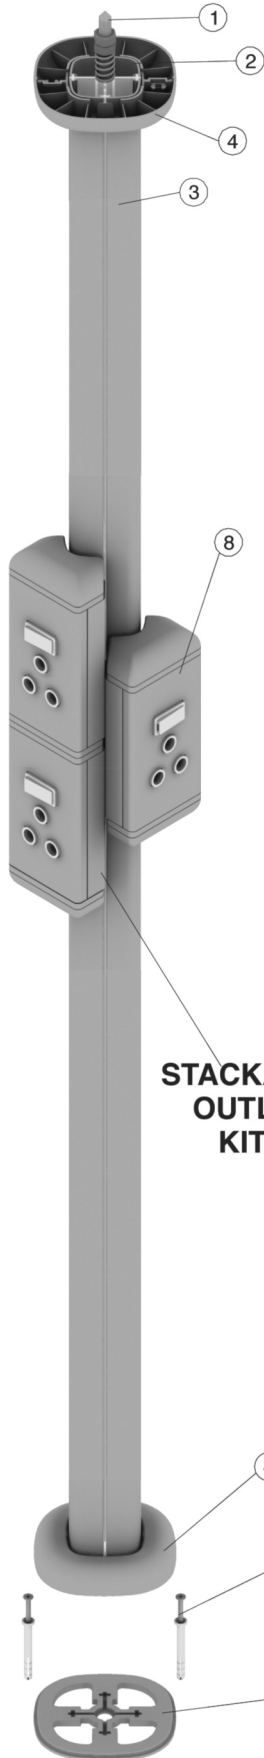

1 CABLE TRUNKING/DUCTING

Space Dock™ Distribution Column

SPACE DOCK™ Core (2) complete with SD Core Covers (3) & SD Core Kit (#)	LENGTH	UNIT PRICE Complete
	3000mm	769.00
	3500mm	866.00
	4000mm	984.00
	4500mm	1 259.00

(#) A single SD Core Kit comprise:

1. SD Ceiling/ Floor Flange (4)	x 4 of
2. SD Jack Assembly (1)	x 1 of
3. SD Base Plate (6)	x 1 of
4. Nail-In Anchor M6 x 55 (5)	x 2 of

STACKABLE OUTLET KITS

Component Description
1. SD Jack Assembly
2. SD Core 4 Compartment (Aluminum)
3. SD Core Cover (PVC)
4. SD Ceiling/ Floor Flange (ABS)
5. Nail-In Anchor (M6 x 55)
6. SD Base Plate (ABS) "Location Pad"
7. SD Ceiling Extension 500mm (EPC -White)
8. SD Service Outlet Box (PVC)
9. SD Service Outlet Cover (PVC)
10. SD Service Outlet Box Socket Flange (ABS)
11. SD Service Outlet Box End Caps (ABS)
12. SD Nut (E.G.)
13. Switching Accessory (see page 10)

SPACE DOCK™

SERVICE OUTLET KIT
(ALL SWITCHING ACCESSORIES ARE SUPPLIED SEPARATELY, SEE PAGE 7)

DIAMOND/CLIPSAL MODULAR STEEL CRADLE REQUIRED

legrand® ARTEOR STEEL CRADLE REQUIRED

BLANK

A single service outlet kit comprise:	UNIT PRICE
1. SD Service Outlet Box (8)	x 1 of
2. SD Service Outlet cover (9)	x 1 of
3. SD Outlet Box End Caps (11)	x 2 of
4. SD Outlet Box Socket Flange (10)	x 2 of
5. SD Nut (12)	x 1 of
	120.00