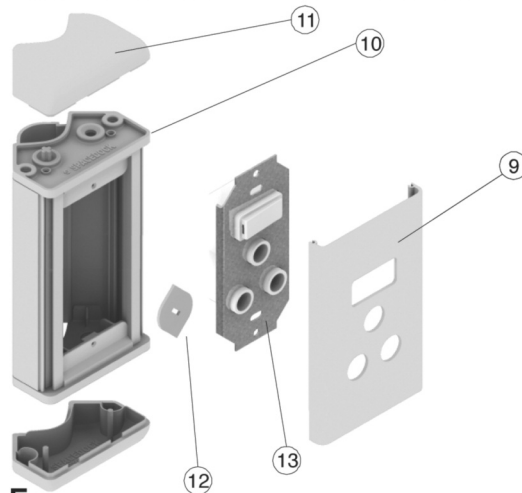

1 CABLE TRUNKING/DUCTING

Space Dock™ Distribution Column

SPACE DOCK™ Core (2) complete with SD Core Covers (3) & SD Core Kit (#)	LENGTH	UNIT PRICE Complete
	3000mm	769.00
	3500mm	866.00
	4000mm	984.00
	4500mm	1 259.00

(#) A single SD Core Kit comprise:

1. SD Ceiling/ Floor Flange (4)	x 4 of
2. SD Jack Assembly (1)	x 1 of
3. SD Base Plate (6)	x 1 of
4. Nail-In Anchor M6 x 55 (5)	x 2 of

STACKABLE OUTLET KITS

Component Description
1. SD Jack Assembly
2. SD Core 4 Compartment (Aluminum)
3. SD Core Cover (PVC)
4. SD Ceiling/ Floor Flange (ABS)
5. Nail-In Anchor (M6 x 55)
6. SD Base Plate (ABS) "Location Pad"
7. SD Ceiling Extension 500mm (EPC -White)
8. SD Service Outlet Box (PVC)
9. SD Service Outlet Cover (PVC)
10. SD Service Outlet Box Socket Flange (ABS)
11. SD Service Outlet Box End Caps (ABS)
12. SD Nut (E.G.)
13. Switching Accessory (see page 10)

SPACE DOCK™

SERVICE OUTLET KIT
(ALL SWITCHING ACCESSORIES ARE SUPPLIED SEPARATELY, SEE PAGE 7)

DIAMOND/CLIPSAL MODULAR STEEL CRADLE REQUIRED

legrand® ARTEOR STEEL CRADLE REQUIRED

BLANK

A single service outlet kit comprise:	UNIT PRICE
1. SD Service Outlet Box (8)	x 1 of
2. SD Service Outlet cover (9)	x 1 of
3. SD Outlet Box End Caps (11)	x 2 of
4. SD Outlet Box Socket Flange (10)	x 2 of
5. SD Nut (12)	x 1 of
	120.00

SD CEILING EXTENSION (500mm) EPC - WHITE

UNIT PRICE	124.00
------------	--------

Price are ex-works, exclude VAT and are subject to change without notice. E & OE • Made to Order goods are non-returnable. Goods returned are subject to 15% handling charge and quality approval • Effective date: 01 July 2013