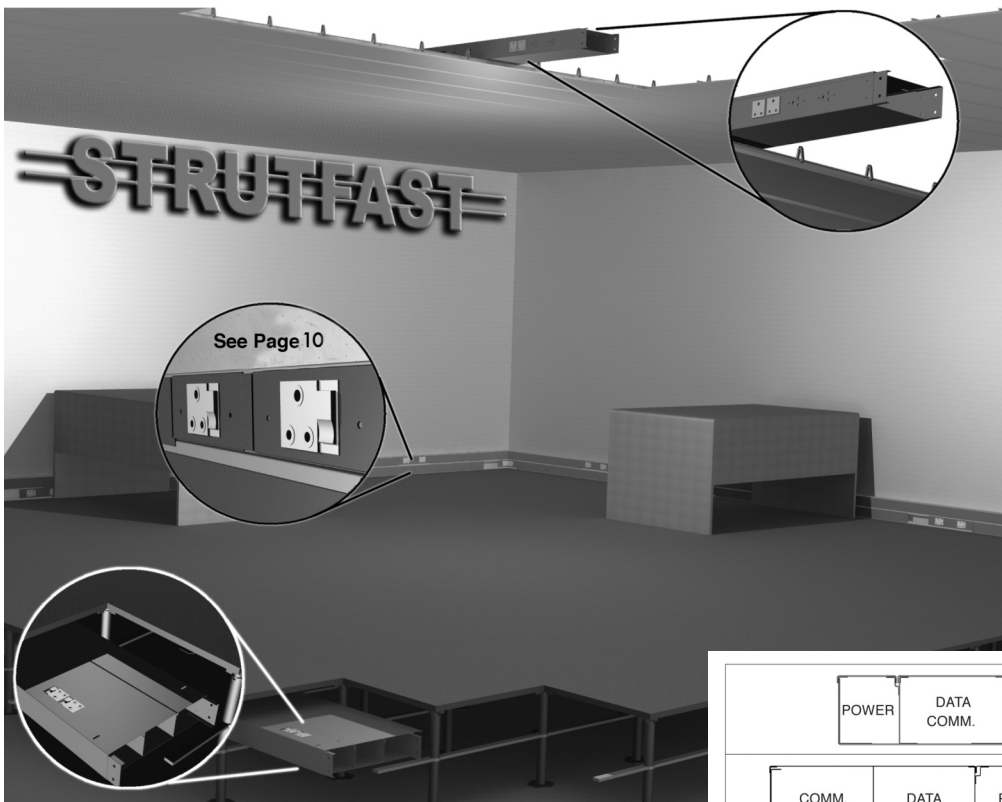

1 CABLE TRUNKING/DUCTING

Switching Accessories

LEGRAND ARTEOR

16A SWITCH SOCKET OUTLET ON CRADLE (WHITE)	16A SWITCHED SOCKET OUTLET (RED)	16A SWITCHED SOCKET OUTLET WHITE	13A SWITCHED SOCKET OUTLET	20A D/P ISOLATOR OUTLET(& CORD GRIP)	16A GERMAN SOCKET OUTLET (WHITE & RED)	TELEPHONE OUTLET RJ11	DATA OUTLET RJ45		
209.52	319.34	187.59	297.39	223.99	305.02	71.59	126.85	129.50	149.29

CLIPSAL / CRABTREE CRADLES	LEGRAND CRADLE	CLIPSAL/CRABTREE BLANKING PLATE	LEGRAND BLANKING PLATE
9.78	22.43	10.21	31.05

6A SO FOR WIRING CHANNEL	6A PLUG TOP	16A PLUG TOP - WHITE	16A PLUG TOP - DED RED
41.98	15.41	29.35	32.37

Void Trunking

Void Systems made to customer specifications
Socket Outlets: All standard switched accessories.
See page 10

	2 CHANNEL 2 COVER
	3 CHANNEL 2 COVER
	3 CHANNEL 3 COVER